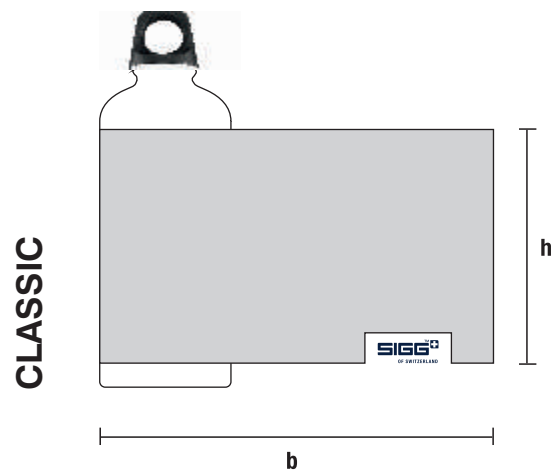

Print area dimensions

VOLUME	HEIGHT	WIDTH
0.6 L	127	214
0.75 L	167.5	214

All specifications in millimeters.

Print areas

SIGG THE ORIGINAL

Print area dimensions

VOLUME	HEIGHT	WIDTH
0.75 L	70	214

All specifications in millimeters.

SIGG VIVA

Print area dimensions

VOLUME	HEIGHT	WIDTH
0.75 L	150	140

All specifications in millimeters.

SIGG HOT & COLD (ONE)

Print area dimensions

VOLUME	HEIGHT	WIDTH
0.3 L*	80	203
0.5 L*	130	203
0.75 L	150	240
1.0 L	190	240

* HOT & COLD ONE

All specifications in millimeters.

Print area

SIGG GLASS

Print area dimensions

VOLUME	HEIGHT	WIDTH
0.4 L	Upon request	

All specifications in millimeters.

Print area dimensions

VOLUME	HEIGHT	WIDTH
0.6 L	Upon request	

All specifications in millimeters.