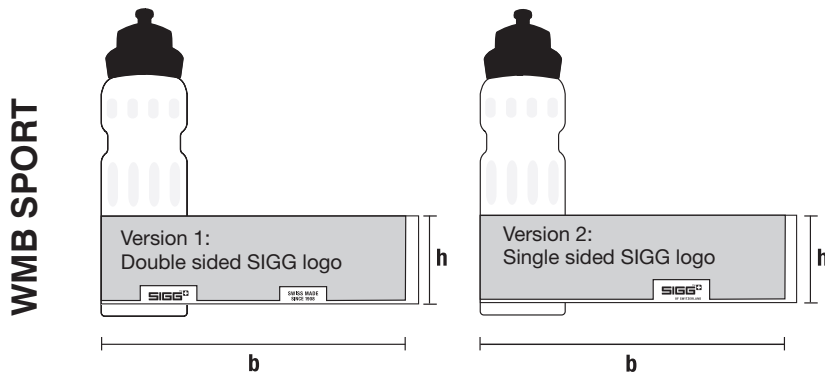

Print area dimensions

VOLUME	HEIGHT	WIDTH
0.3 L	68	198
0.4 L	107	198
0.6 L	127	214
1.0 L	159	245

All specifications in millimeters.

Print area dimensions

VOLUME	HEIGHT	WIDTH
0.6 L	53	214
1.0 L	75	245

All specifications in millimeters.

Print area dimensions

VOLUME	HEIGHT	WIDTH
0.6 L	127	214
0.75 L	167.5	214

All specifications in millimeters.

Print areas

SIGG THE ORIGINAL

Print area dimensions

VOLUME	HEIGHT	WIDTH
0.75 L	70	214

All specifications in millimeters.

SIGG VIVA

Print area dimensions

VOLUME	HEIGHT	WIDTH
0.75 L	150	140

All specifications in millimeters.

SIGG HOT & COLD (ONE)

Print area dimensions

VOLUME	HEIGHT	WIDTH
0.3 L*	80	203
0.5 L*	130	203
0.75 L	150	240
1.0 L	190	240

VOLUME	HEIGHT	WIDTH
0.6 L	Upon request	

All specifications in millimeters.