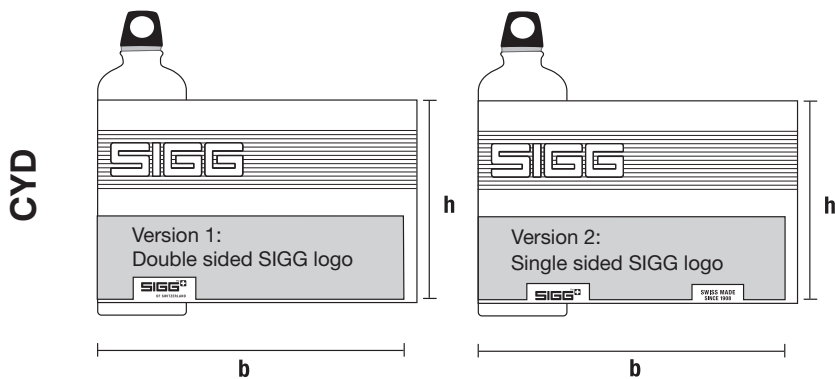

Print areas

SIGG THE ORIGINAL

Note:

Positioning and size of the SIGG logo are determined by SIGG Switzerland AG.
The application form and all artwork can be downloaded from www.sigg.com under item »Corporate Gifts«.

Print area dimensions

VOLUME	HEIGHT	WIDTH
0.3 L	68	198
0.4 L	107	198
0.6 L	127	214
1.0 L	159	245

All specifications in millimeters.

Print area dimensions

VOLUME	HEIGHT	WIDTH
0.6 L	53	214
1.0 L	75	245

All specifications in millimeters.

Print area dimensions

VOLUME	HEIGHT	WIDTH
0.6 L	127	214
0.75 L	167.5	214

All specifications in millimeters.

Print areas

SIGG THE ORIGINAL

Print area dimensions

VOLUME	HEIGHT	WIDTH
0.75 L	70	214

All specifications in millimeters.

VOLUME	HEIGHT	WIDTH
0.6 L	Upon request	

All specifications in millimeters.