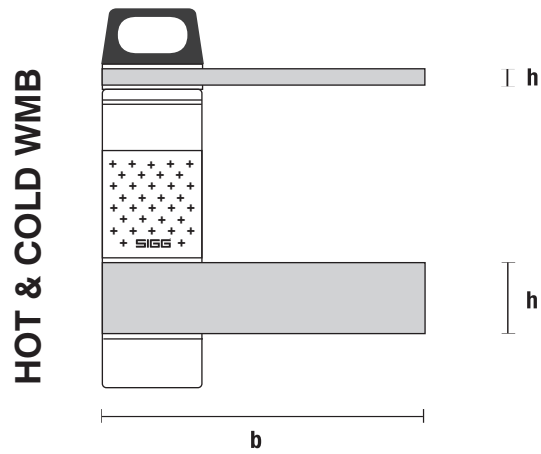

Print area dimensions

VOLUME	HEIGHT	WIDTH
0.6 L	127	214
0.75 L	167.5	214

All specifications in millimeters.

Print areas

SIGG THE ORIGINAL

Print area dimensions

VOLUME	HEIGHT	WIDTH
0.75 L	70	214

All specifications in millimeters.

SIGG VIVA

Print area dimensions

VOLUME	HEIGHT	WIDTH
0.75 L	150	140

All specifications in millimeters.

SIGG HOT & COLD (ONE)

Print area dimensions

VOLUME	HEIGHT	WIDTH
0.3 L*	80	203
0.5 L*	130	203
0.75 L	150	240
1.0 L	190	240

* HOT & COLD ONE

All specifications in millimeters.

Print area

SIGG GLASS

Print area dimensions

VOLUME	HEIGHT	WIDTH
0.4 L	Upon request	

All specifications in millimeters.

Print area dimensions

VOLUME	HEIGHT	WIDTH
0.6 L	Upon request	

All specifications in millimeters.