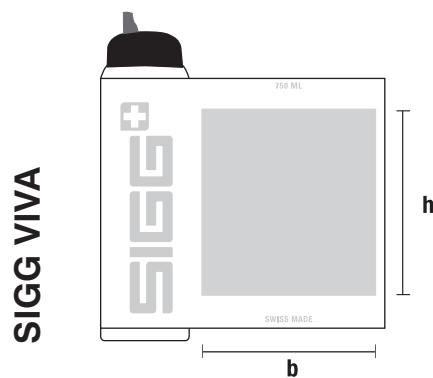

Print area dimensions

VOLUME	HEIGHT	WIDTH
0.6 L	127	214
0.75 L	167.5	214

All specifications in millimeters.

Print areas

SIGG THE ORIGINAL

Print area dimensions

VOLUME	HEIGHT	WIDTH
0.75 L	70	214

All specifications in millimeters.

SIGG VIVA

Print area dimensions

VOLUME	HEIGHT	WIDTH
0.75 L	150	140

All specifications in millimeters.

SIGG HOT & COLD (ONE)

Print area dimensions

VOLUME	HEIGHT	WIDTH
0.3 L*	80	203
0.5 L*	130	203
0.75 L	150	240
1.0 L	190	240

* HOT & COLD ONE

All specifications in millimeters.

Print area

SIGG GLASS

Print area dimensions

VOLUME	HEIGHT	WIDTH
0.4 L	Upon request	

All specifications in millimeters.

Print area dimensions

VOLUME	HEIGHT	WIDTH
0.6 L	Upon request	

All specifications in millimeters.