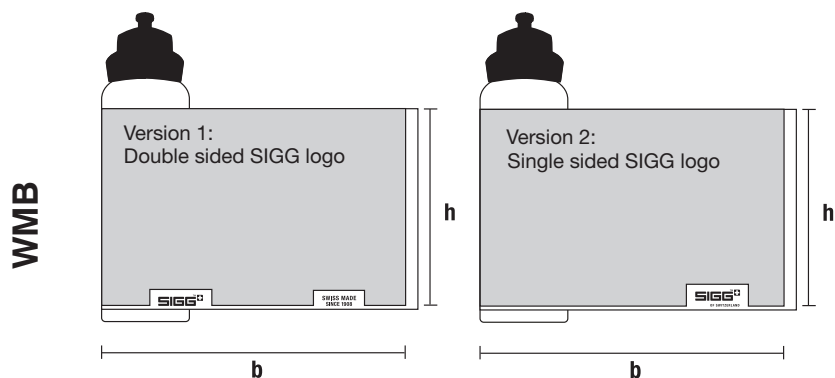

Print area dimensions

VOLUME	HEIGHT	WIDTH
0.3 L	68	198
0.4 L	107	198
0.6 L	127	214
1.0 L	159	245

All specifications in millimeters.

Print area dimensions

VOLUME	HEIGHT	WIDTH
0.6 L	53	214
1.0 L	75	245

All specifications in millimeters.

Print area dimensions

VOLUME	HEIGHT	WIDTH
0.6 L	127	214
0.75 L	167.5	214

All specifications in millimeters.

Print areas

SIGG THE ORIGINAL

Print area dimensions

VOLUME	HEIGHT	WIDTH
0.75 L	70	214

All specifications in millimeters.

SIGG VIVA

Print area dimensions

VOLUME	HEIGHT	WIDTH
0.75 L	150	140

All specifications in millimeters.

SIGG HOT & COLD (ONE)

Print area dimensions

VOLUME	HEIGHT	WIDTH
0.3 L*	80	203
0.5 L*	130	203
0.75 L	150	240
1.0 L	190	240

VOLUME	HEIGHT	WIDTH
0.6 L	Upon request	

All specifications in millimeters.