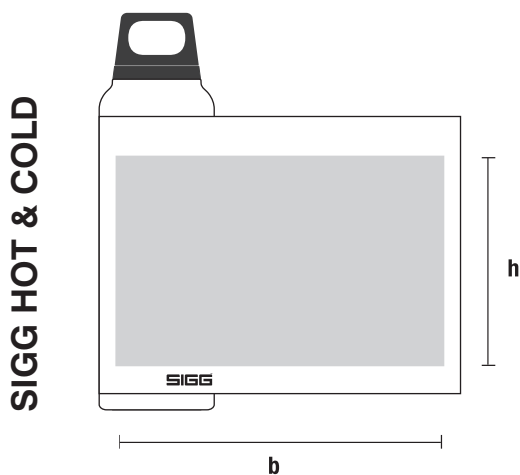

Print area dimensions

VOLUME	HEIGHT	WIDTH
0.6 L	127	214
0.75 L	167.5	214

All specifications in millimeters.

Print areas

SIGG THE ORIGINAL

Print area dimensions

VOLUME	HEIGHT	WIDTH
0.75 L	70	214

All specifications in millimeters.

SIGG VIVA

Print area dimensions

VOLUME	HEIGHT	WIDTH
0.75 L	150	140

All specifications in millimeters.

SIGG HOT & COLD (ONE)

Print area dimensions

VOLUME	HEIGHT	WIDTH
0.3 L*	80	203
0.5 L*	130	203
0.75 L	150	240
1.0 L	190	240

* HOT & COLD ONE

All specifications in millimeters.

Print area

SIGG GLASS

Print area dimensions

VOLUME	HEIGHT	WIDTH
0.4 L	Upon request	

All specifications in millimeters.

Print area dimensions

VOLUME	HEIGHT	WIDTH
0.6 L	Upon request	

All specifications in millimeters.