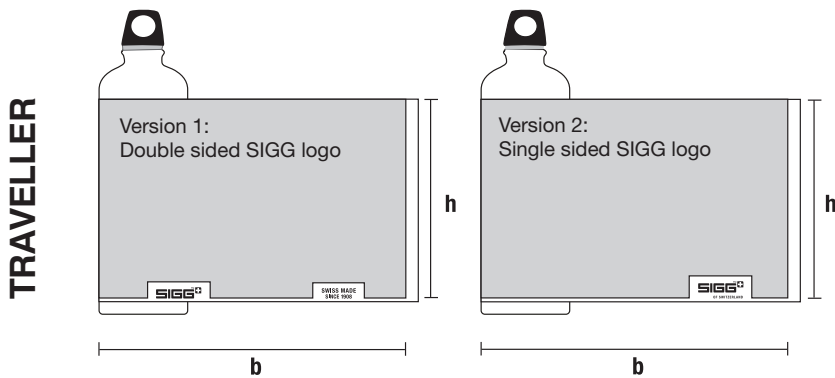

Print area dimensions

VOLUME	HEIGHT	WIDTH
0.3 L	68	198
0.4 L	107	198
0.6 L	127	214
1.0 L	159	245

All specifications in millimeters.

Print area dimensions

VOLUME	HEIGHT	WIDTH
0.6 L	53	214
1.0 L	75	245

All specifications in millimeters.

Print area dimensions

VOLUME	HEIGHT	WIDTH
0.6 L	127	214
0.75 L	167.5	214

All specifications in millimeters.

Print areas

SIGG THE ORIGINAL

Print area dimensions

VOLUME	HEIGHT	WIDTH
0.75 L	70	214

All specifications in millimeters.

SIGG VIVA

Print area dimensions

VOLUME	HEIGHT	WIDTH
0.75 L	150	140

All specifications in millimeters.

SIGG HOT & COLD (ONE)

Print area dimensions

VOLUME	HEIGHT	WIDTH
0.3 L*	80	203
0.5 L*	130	203
0.75 L	150	240
1.0 L	190	240

VOLUME	HEIGHT	WIDTH
0.6 L	Upon request	

All specifications in millimeters.